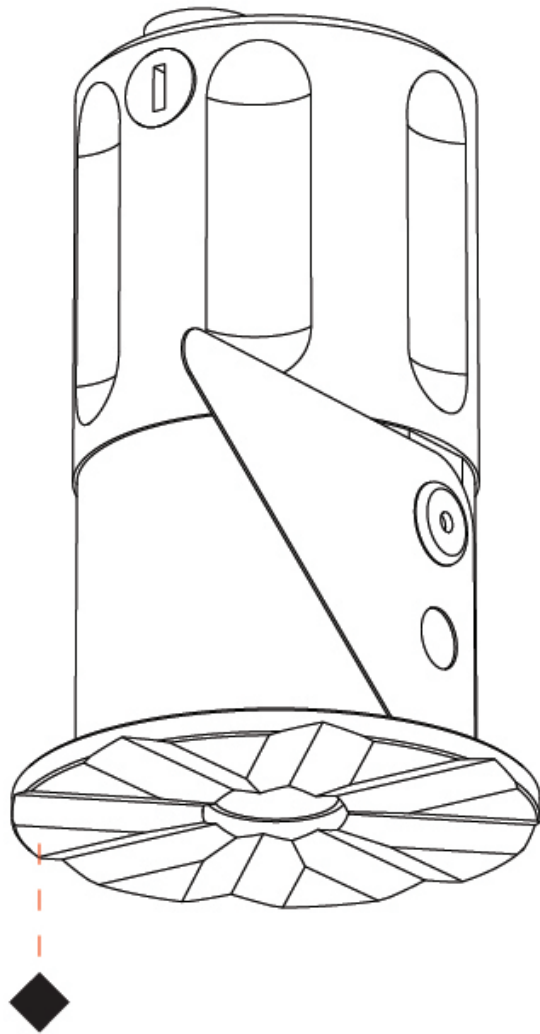

STUDIO COLLECTION 2 RECESSED

A350127-

PROJECT	_____
TYPE	_____
SPECIFIER	_____
QUANTITY	_____
DATE	_____

A