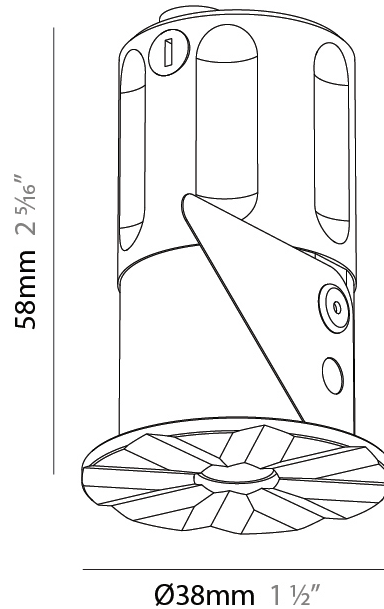

GENERAL

Series: Studio Collection
Subseries: Studio Collection 2
Partner: Prolicht
Division: Architectural
Installation: Recessed
Product Type: Downlight
Mounting Location: Ceiling
Light Distribution: Direct

PHYSICAL

Aperture Sizes - Downlights: 1"
Shape: Round
Diameter (mm): 35
Diameter (in): 1 3/8
Height (mm): 76
Height (in): 3
Ceiling Thickness (mm): 1 - 30
Ceiling Thickness (in): 1/16 - 1 3/16
Min. Recessing Depth (mm): 70
Min. Recessing Depth (in): 2 3/4
Weight (kg): 0.057
Fixture Finish: [ALU](#) / [PBR](#)
Fixture Material: Extruded Aluminum
Cut-out Measurements: 32mm/1 1/4" Diameter

ELECTRICAL

Lamp Type: LED (Zhaga Standard)
Input Wattage (W): 5
Total Output Wattage (W): 4.5
Dimming: Tri-Mode (Non-Dimming and Phase Dimming (120Vac only) and 0-10V Dimming)
Driver Included: No
Driver Location: Remote
Driver Type: Constant Current - Universal
Driver Class: Class 2
Input Voltage (V): 120 - 277
Constant Current (MA): 350

LED

Color Temperature (*K): [2700](#) / [3000](#) / [3500](#) / [4000](#)
Max. Delivered Lumen (lm): 242 / 256 / 270 / 277
Nominal Lumen (lm): 382 / 405 / 427 / 438
CRI: >90 CRI
Lamp Life (hrs): 50000

OPTICAL

Beam Angle: [34](#) / [52](#)

RATINGS AND CERTIFICATIONS

Certified By: CSA Certified to UL and CSA Standards
IP rating: IP40

PROJECT
TYPE
SPECIFIER
QUANTITY
DATE