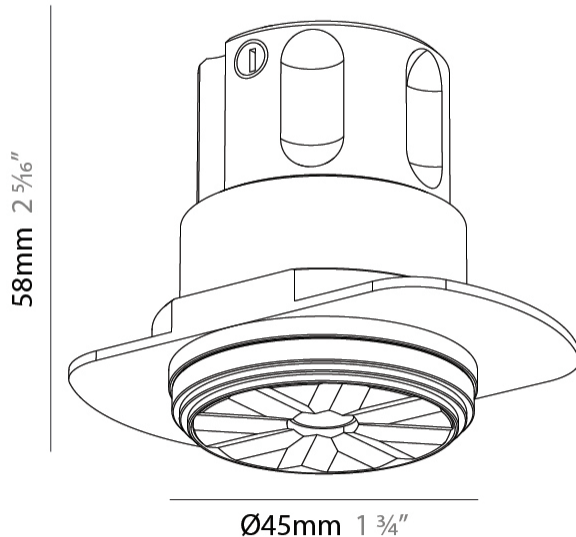

GENERAL

Series: Studio Collection
Subseries: Studio Collection 2
Partner: Prolicht
Division: Architectural
Installation: Trimless
Product Type: Downlight
Mounting Location: Ceiling
Light Distribution: Direct

PHYSICAL

Aperture Sizes - Downlights: 1"
Shape: Round
Diameter (mm): 38
Diameter (in): 1 1/2
Height (mm): 58
Height (in): 2 5/16
Ceiling Thickness (mm): 1 - 30
Ceiling Thickness (in): 1/16 - 1 3/16
Min. Recessing Depth (mm): 65
Min. Recessing Depth (in): 2 9/16
Weight (kg): 0.137
Fixture Finish: SSR / BKV / CWI / CRY / HAB / UFT / ITA / RUA / FTG / MYG / LOD / PUS / FRO / FUP / KIA / POP / BLS / SPG / MEY / GOH / CHC / COM / ABZ / JAG / OBR / MOS / ROR
Accent Finish: ALU / PBR
Fixture Material: Extruded Aluminum
Cut-out Measurements: 45mm, 1 3/4" Diameter

ELECTRICAL

Lamp Type: LED (Zhaga Standard)
Input Wattage (W): 6
Total Output Wattage (W): 5.4
Dimming: Tri-Mode (Non-Dimming and Phase Dimming (120Vac only) and 0-10V Dimming)
Driver Included: No
Driver Location: Remote
Driver Type: Constant Current - Universal
Driver Class: Class 2
Input Voltage (V): 120 - 277
Constant Current (MA): 500

LED

Color Temperature (°K): 2700 / 3000 / 3500 / 4000
Max. Delivered Lumen (lm): 310 / 328 / 347 / 356
Nominal Lumen (lm): 460 / 487 / 514 / 528
CRI: >90 CRI
Lamp Life (hrs): 50000

OPTICAL

Beam Angle: 32 / 58

RATINGS AND CERTIFICATIONS

Certified By: CSA Certified to UL and CSA Standards
IP rating: IP40