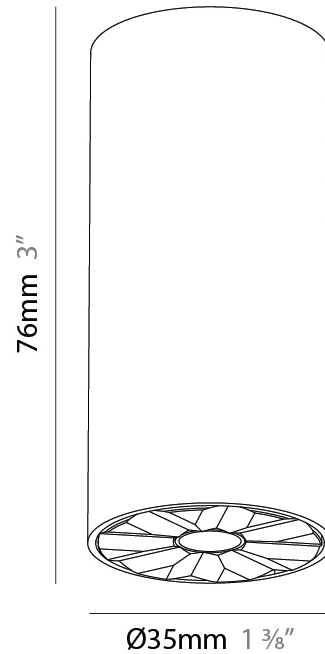

GENERAL

Series: Studio Collection
Subseries: Studio Collection 2
Partner: Prolicht
Division: Architectural
Installation: Surface
Product Type: Ceiling Surface
Mounting Location: Ceiling
Light Distribution: Direct

PHYSICAL

Aperture Sizes - Downlights: 1"
Shape: Cylinder
Diameter (mm): 38
Diameter (in): 1 1/2
Height (mm): 58
Height (in): 2 5/16
Ceiling Thickness (mm): 1 - 30
Ceiling Thickness (in): 1/16 - 1 3/16
Min. Recessing Depth (mm): 65
Min. Recessing Depth (in): 2 9/16
Weight (kg): 0.137
Fixture Finish: SSR / BKV / CWI / CRY / HAB / UFT / ITA / RUA / FTG / MYG / LOD / PUS / FRO / FUP / KIA / POP / BLS / SPG / MEY / GOH / CHC / COM / ABZ / JAG / OBR / MOS / ROR
Accent Finish: ALU / PBR
Fixture Material: Extruded Aluminum
Cut-out Measurements: 45mm, 1 3/4" Diameter

ELECTRICAL

Lamp Type: LED (Zhaga Standard)
Input Wattage (W): 6
Total Output Wattage (W): 5.4
Dimming: Tri-Mode (Non-Dimming and Phase Dimming (120Vac only) and 0-10V Dimming)
Driver Included: No
Driver Location: Remote
Driver Type: Constant Current - Universal
Driver Class: Class 2
Input Voltage (V): 120 - 277
Constant Current (MA): 500

LED

Color Temperature (°K): 2700 / 3000 / 3500 / 4000
Max. Delivered Lumen (lm): 235 / 252 / 316 / 270
Nominal Lumen (lm): 372 / 399 / 500 / 427
CRI: >90 CRI
Lamp Life (hrs): 50000

OPTICAL

Beam Angle: 32 / 58

RATINGS AND CERTIFICATIONS

Certified By: CSA Certified to UL and CSA Standards
IP rating: IP40